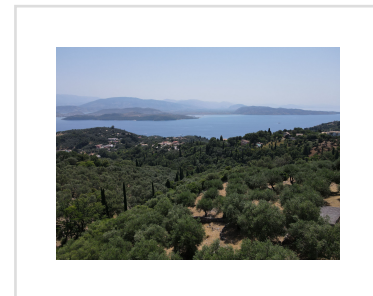

LASKARI LAND, Kokkokilas, Corfu

REF: 20261

420 000€

A large plot of land in the hamlet of Kokkokilas with lovely sea views.

- Floor area: 0 m²
- Bedrooms
- Bathrooms
- Sea Views
- Land Size - 6400 m²