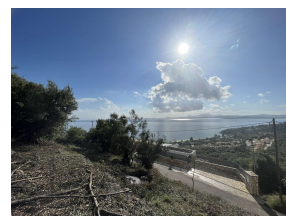

GRAVI LAND, Barbati, Corfu

REF: 20234

150 000€

A plot within town planning zone with sea views and in a popular location!

Under Offer

- Floor area: 0 m²
- Bedrooms
- Bathrooms
- Land size - 832 m²
- Sea views
- Less than a 5 minute drive to the beach