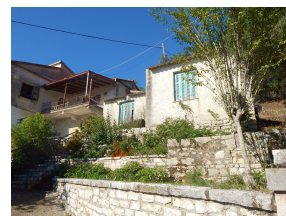

SPIROS' HOUSE, Viglatsouri, Corfu

REF: 20216

290 000€

A large family house, currently divided into two separate apartments.

- Floor area: 200 m²
- 5 Bedrooms
- 2 Bathrooms
- Land size - 1000 m²
- Needs Work
- Sea Views
- Space for a Swimming Pool