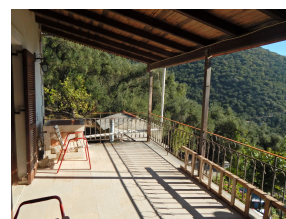

SPIROS' HOUSE, Viglatsouri, Corfu

REF: 20216

290 000€

A large family house, currently divided into two separate apartments.

- Floor area: 200 m²
- 5 Bedrooms
- 2 Bathrooms
- Land size - 1000 m²
- Needs Work
- Sea Views
- Space for a Swimming Pool