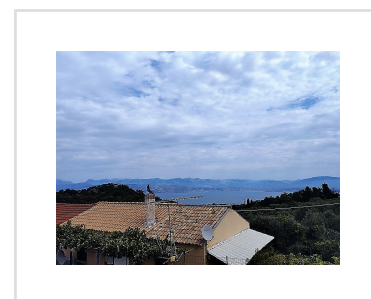

## ANAPFTIRIA LAND, Loutsas, Corfu

75 000€

REF: 20212

An in planning zone plot with beautiful views across the Albanian mountains.

- Floor area: 0 m<sup>2</sup>
- Bedrooms
- Bathrooms
- Land Size: 2000m<sup>2</sup>
- Sea Views
- In Planning Zone