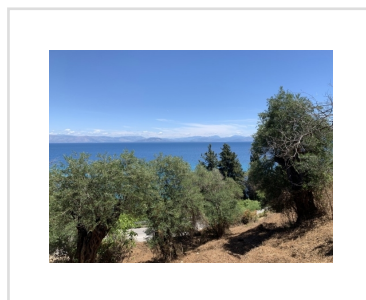

SEASIDE LAND, Moraitika, Corfu

1 500 000€

REF: 20114

Prime seafront location, ideal for investment purposes.

- Floor area: 0 m²
- Bedrooms
- Bathrooms
- Land size - 16000 m²
- Near the Sea
- Sea Views