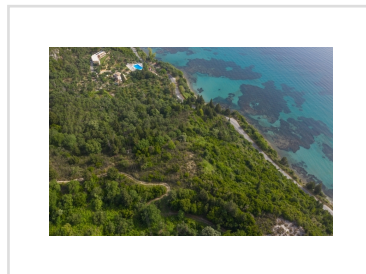

SEASIDE LAND, Moraitika, Corfu

1 500 000€

REF: 20114

Prime seafront location, ideal for investment purposes.

- Floor area: 0 m²
- Bedrooms
- Bathrooms
- Land size - 16000 m²
- Near the Sea
- Sea Views