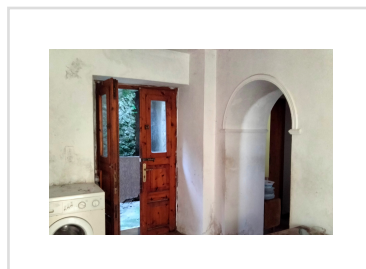

HOUSE WITH A VIEW, Liapades, Corfu

97 000€

REF: 20111

A large village house with nice views in need of renovation.

Reduced in price

- Floor area: 182 m²
- 3 Bedrooms
- Bathrooms
- Country views
- Small garden at the back
- Needs Work