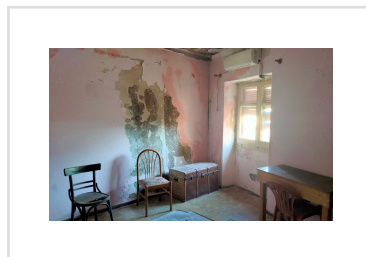

HOUSE WITH A VIEW, Liapades, Corfu

97 000€

REF: 20111

A large village house with nice views in need of renovation.

Reduced in price

- Floor area: 182 m²
- 3 Bedrooms
- Bathrooms
- Country views
- Small garden at the back
- Needs Work