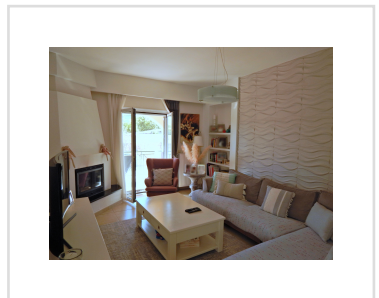

**MORFI APARTMENTS, Kinopiastes, Corfu**

**249 000€**

REF: 20109

Located in the village of Kinopiastes, these two apartments offer both a ready to move into option and a project!

- **Floor area: 180 m<sup>2</sup>**
- **4 Bedrooms**
- **4 Bathrooms**
- **Land size - 200 m<sup>2</sup>**
- **Downstairs apartment ready to move into**
- **Upstairs apartment needs completing**