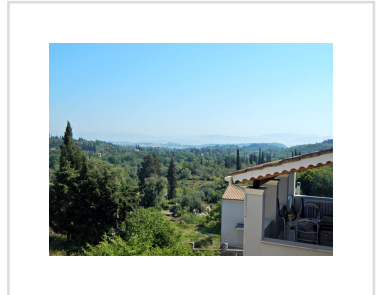

**MORFI APARTMENTS, Kinopiastes, Corfu**

**249 000€**

REF: 20109

Located in the village of Kinopiastes, these two apartments offer both a ready to move into option and a project!

- **Floor area: 180 m<sup>2</sup>**
- **4 Bedrooms**
- **4 Bathrooms**
- **Land size - 200 m<sup>2</sup>**
- **Downstairs apartment ready to move into**
- **Upstairs apartment needs completing**