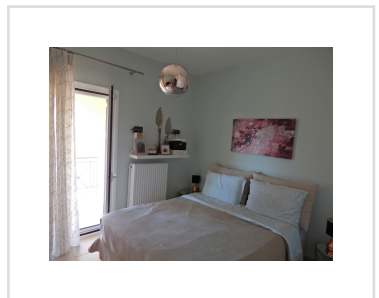

**MORFI APARTMENTS, Kinopiastes, Corfu**

**249 000€**

REF: 20109

Located in the village of Kinopiastes, these two apartments offer both a ready to move into option and a project!

- **Floor area: 180 m<sup>2</sup>**
- **4 Bedrooms**
- **4 Bathrooms**
- **Land size - 200 m<sup>2</sup>**
- **Downstairs apartment ready to move into**
- **Upstairs apartment needs completing**