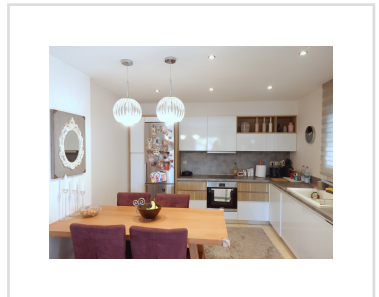

**MORFI APARTMENTS, Kinopiastes, Corfu**

**249 000€**

REF: 20109

Located in the village of Kinopiastes, these two apartments offer both a ready to move into option and a project!

- **Floor area: 180 m<sup>2</sup>**
- **4 Bedrooms**
- **4 Bathrooms**
- **Land size - 200 m<sup>2</sup>**
- **Downstairs apartment ready to move into**
- **Upstairs apartment needs completing**