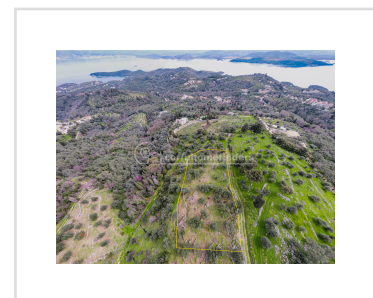

## PANTHEA LAND, Kokkokilas, Corfu

290 000€

REF: 20104

In a gently sloping olive groves with stunning sea views, this building plot is located in a quiet area.

- Floor area: 0 m<sup>2</sup>
- Bedrooms
- Bathrooms
- Land size - 4100 m<sup>2</sup>
- Sea Views
- Reduced in Price