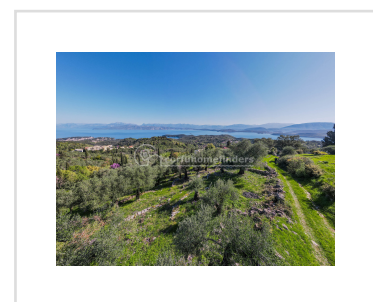

## PANTHEA LAND, Kokkokilas, Corfu

290 000€

REF: 20104

In a gently sloping olive groves with stunning sea views, this building plot is located in a quiet area.

- Floor area: 0 m<sup>2</sup>
- Bedrooms
- Bathrooms
- Land size - 4100 m<sup>2</sup>
- Sea Views
- Reduced in Price