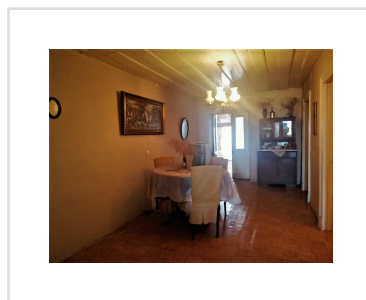

BRIDGE HOUSE, Sfakera, Corfu

REF: 19075

88 000€

This very traditional old house is in need of complete renovation but has lots of potential to become a lovely home.

- Floor area: 200 m²
- 3 Bedrooms
- 1 Bathrooms
- Sea Views
- Near the Sea
- Needs Work