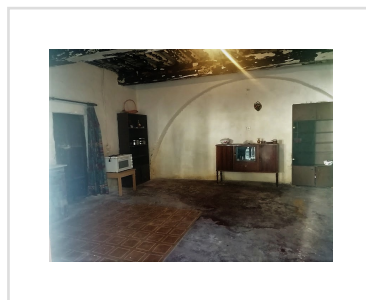

BRIDGE HOUSE, Sfakera, Corfu

REF: 19075

88 000€

This very traditional old house is in need of complete renovation but has lots of potential to become a lovely home.

- Floor area: 200 m²
- 3 Bedrooms
- 1 Bathrooms
- Sea Views
- Near the Sea
- Needs Work