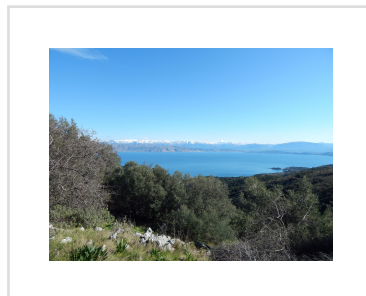

ALKINOOS LAND, Loutsas, Corfu

REF: 19072

180 000€

A 10000m² plot with stunning views over the North coastline of Corfu.

- Floor area: 0 m²
- Bedrooms
- Bathrooms
- Land Size - 10000m²
- Sea Views
- Investment Opportunity