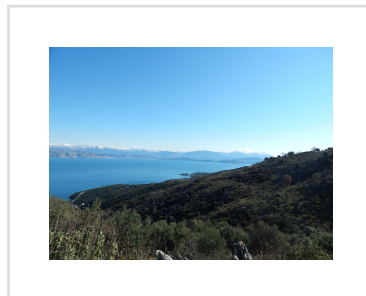

ALKINOOS LAND, Loutsas, Corfu

REF: 19072

180 000€

A 10000m² plot with stunning views over the North coastline of Corfu.

- Floor area: 0 m²
- Bedrooms
- Bathrooms
- Land Size - 10000m²
- Sea Views
- Investment Opportunity