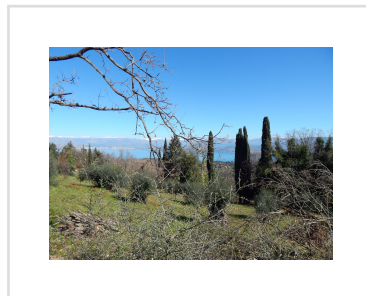

KAPARELI LAND, Kokkini, Corfu

240 000€

REF: 19064

A 2400m² plot with lovely sea views in the hills above St. Stefano Bay.

- Floor area: 0 m²
- Bedrooms
- Bathrooms
- Land size - 2400 m²
- Sea views
- Investment opportunity