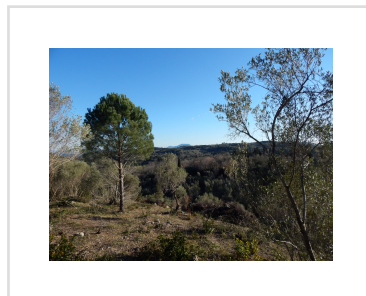

SILVERMOON LAND, Ano Korakiana, Corfu

45 000€

REF: 19050

A plot of land in the Ano Korakiana area with nice sea views.

Reduced in Price

- Floor area: 0 m²
- Bedrooms
- Bathrooms
- Land size - 4306 m²
- Sea Views