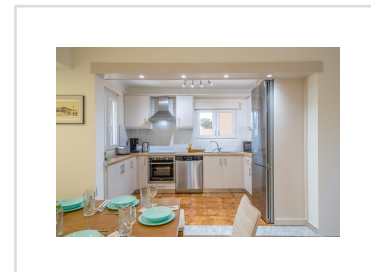

BELVEDERE VILLA, Portes, Corfu

1 050 000€

REF: 19017

A large, hillside villa with four bedrooms and lovely sea views.

Reduced in Price

- Floor area: 220 m²
- 4 Bedrooms
- 4 Bathrooms
- Land Size - 2000 m²
- Sea Views
- Swimming Pool
- Premium area
- Reduced in Price