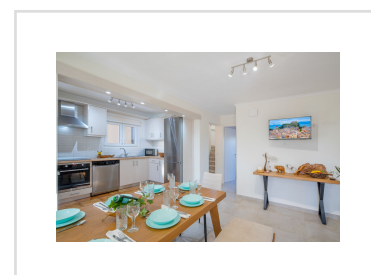

BELVEDERE VILLA, Portes, Corfu

1 050 000€

REF: 19017

A large, hillside villa with four bedrooms and lovely sea views.

Reduced in Price

- Floor area: 220 m²
- 4 Bedrooms
- 4 Bathrooms
- Land Size - 2000 m²
- Sea Views
- Swimming Pool
- Premium area
- Reduced in Price