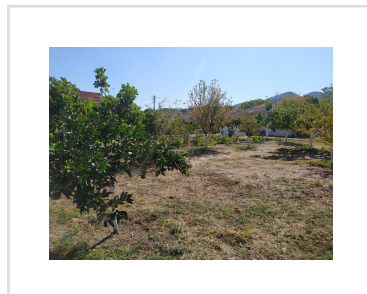

ACHARAVI LAND, Acharavi, Corfu

REF: 18957

150 000€

A centrally located plot of land just a few steps away from the center of Acharavi.

- Floor area: 0 m²
- Bedrooms
- Bathrooms
- Land Size - 1010 m²
- Centrally located
- Near the Sea