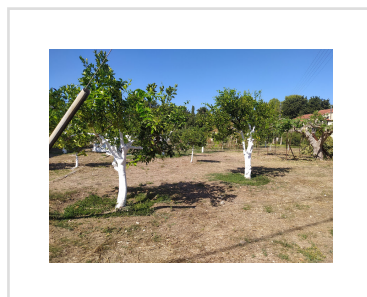

ACHARAVI LAND, Acharavi, Corfu

REF: 18957

150 000€

A centrally located plot of land just a few steps away from the center of Acharavi.

- Floor area: 0 m²
- Bedrooms
- Bathrooms
- Land Size - 1010 m²
- Centrally located
- Near the Sea