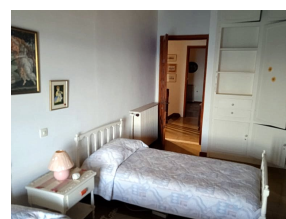

VILLA FONTE, Spartilas, Corfu

REF: 17904

€POA

An imposing manor house on the lower bends leading up to Spartilas, with fabulous views across the island.

- Floor area: 205 m²
- 4 Bedrooms
- 3 Bathrooms
- Land Size: 3100 m²
- Fantastic sea views
- Needs upgrading and modernizing