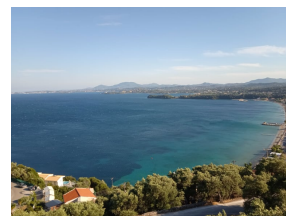

VILLA FONTE, Spartilas, Corfu

REF: 17904

€POA

An imposing manor house on the lower bends leading up to Spartilas, with fabulous views across the island.

- Floor area: 205 m²
- 4 Bedrooms
- 3 Bathrooms
- Land Size: 3100 m²
- Fantastic sea views
- Needs upgrading and modernizing