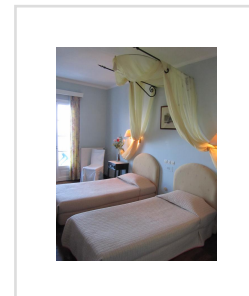

HOTEL 17775

REF: 17775

€POA

A classic Corfu hotel, situated on a hilltop with panoramic views, and only a short drive to the nearby beach and village.

- Floor area: 1700 m²
- 30 Bedrooms
- 30 Bathrooms
- Land 36,000 m²
- Swimming Pool and Jacuzzi
- 1km from sandy beach
- Convenient for Corfu Town
- 70 beds