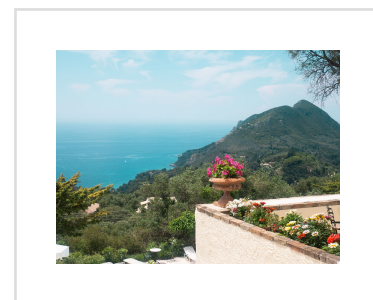

HOTEL 17775

REF: 17775

€POA

A classic Corfu hotel, situated on a hilltop with panoramic views, and only a short drive to the nearby beach and village.

- Floor area: 1700 m²
- 30 Bedrooms
- 30 Bathrooms
- Land 36,000 m²
- Swimming Pool and Jacuzzi
- 1km from sandy beach
- Convenient for Corfu Town
- 70 beds