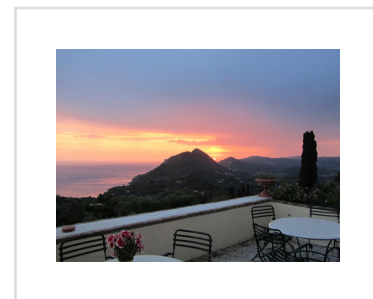

HOTEL 17775

REF: 17775

€POA

A classic Corfu hotel, situated on a hilltop with panoramic views, and only a short drive to the nearby beach and village.

- Floor area: 1700 m²
- 30 Bedrooms
- 30 Bathrooms
- Land 36,000 m²
- Swimming Pool and Jacuzzi
- 1km from sandy beach
- Convenient for Corfu Town
- 70 beds