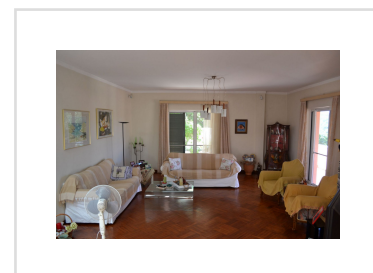

HILLVIEW HOUSE, Viros, Corfu

REF: 16730

420 000€

A modern house, of unusual design in a convenient location close to Corfu Town, the property is perfect either for permanent living, holiday let - or both, since it has a separate studio.