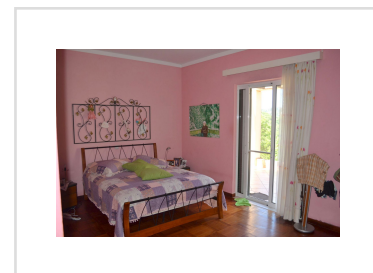

HILLVIEW HOUSE, Viros, Corfu

REF: 16730

420 000€

A modern house, of unusual design in a convenient location close to Corfu Town, the property is perfect either for permanent living, holiday let - or both, since it has a separate studio.