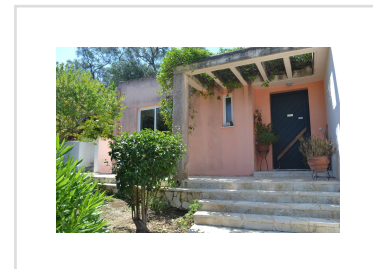

HILLVIEW HOUSE, Viros, Corfu

REF: 16730

420 000€

A modern house, of unusual design in a convenient location close to Corfu Town, the property is perfect either for permanent living, holiday let - or both, since it has a separate studio.

- Floor area: 280 m²
- 3 Bedrooms
- 3 Bathrooms
- Land size - 1360 m²
- Space for a pool
- Quiet location
- Separate studio
- Extensive hillside views