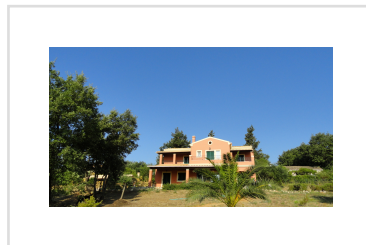

VILLA THEA, Poulades, Corfu

REF: 16709

650 000€

This large beautifully presented villa has a lovely landscaped garden and private swimming pool. The south facing views towards Corfu town are stunning.

- Floor area: 250 m²
- 4 Bedrooms
- 3 Bathrooms
- Land size - 4000 m²
- Beautiful Views
- Large Swimming Pool and sunbathing terrace.