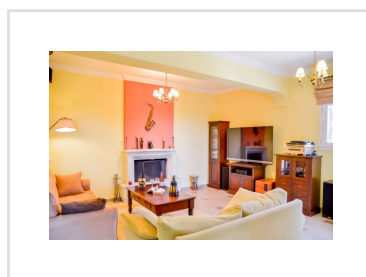

VILLA THEA, Poulades, Corfu

REF: 16709

650 000€

This large beautifully presented villa has a lovely landscaped garden and private swimming pool. The south facing views towards Corfu town are stunning.

- Floor area: 250 m²
- 4 Bedrooms
- 3 Bathrooms
- Land size - 4000 m²
- Beautiful Views
- Large Swimming Pool and sunbathing terrace.