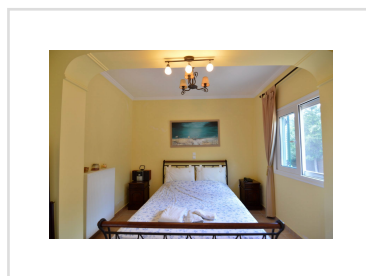

VILLA THEA, Poulades, Corfu

REF: 16709

650 000€

This large beautifully presented villa has a lovely landscaped garden and private swimming pool. The south facing views towards Corfu town are stunning.

- Floor area: 250 m²
- 4 Bedrooms
- 3 Bathrooms
- Land size - 4000 m²
- Beautiful Views
- Large Swimming Pool and sunbathing terrace.