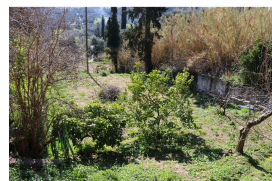

GRAPEFRUIT HOUSE, Kavalouri, Corfu

59 000€

REF: 14690

A pretty house with a large garden and lovely views across the valley in the traditional village of Kavalouri.

- Floor area: 76 m²
- Bedrooms
- Bathrooms
- Land size - 920 m²
- Traditional Village
- Near the Sea
- Lovely views