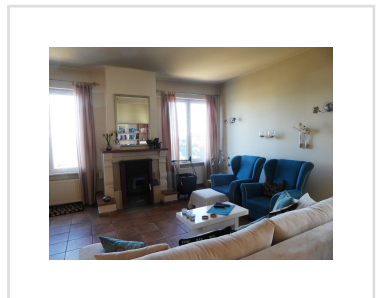

BLUE VISTA HOUSE, near Perama

375 000€

REF: 11501

An immaculate, versatile property with stunning views over Corfu Town and down to the sea. This house has lovely upper floor accommodation, and a separate lower floor apartment and garage, with the capacity to construct/extend a further 300m² if required.

- Floor area: 187 m²
- 2 Bedrooms
- 3 Bathrooms
- Fantastic Corfu Town and sea views
- Potential for holiday lets
- Corfu Town & Airport 6km
- Nearest beach 4km
- Flexible layout