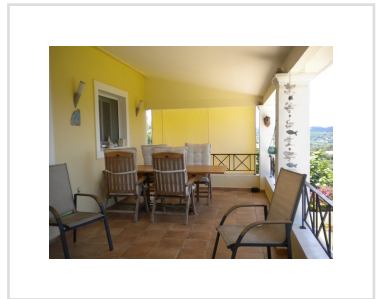

BLUE VISTA HOUSE, near Perama

375 000€

REF: 11501

An immaculate, versatile property with stunning views over Corfu Town and down to the sea. This house has lovely upper floor accommodation, and a separate lower floor apartment and garage, with the capacity to construct/extend a further 300m² if required.

- Floor area: 187 m²
- 2 Bedrooms
- 3 Bathrooms
- Fantastic Corfu Town and sea views
- Potential for holiday lets
- Corfu Town & Airport 6km
- Nearest beach 4km
- Flexible layout