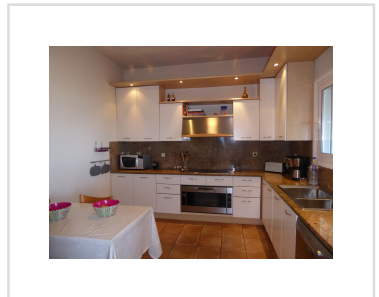

BLUE VISTA HOUSE, near Perama, Corfu

420 000€

REF: 11501

An immaculate, versatile property with stunning views over Corfu Town and down to the sea. This house has lovely upper floor accommodation, and a separate lower floor apartment and garage, with the capacity to construct/extend a further 300m² if required.