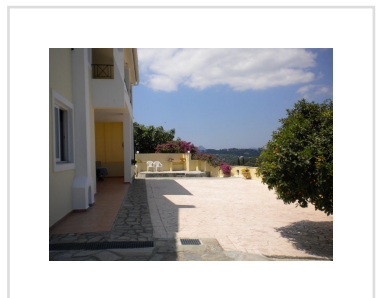

BLUE VISTA HOUSE, near Perama, Corfu

420 000€

REF: 11501

An immaculate, versatile property with stunning views over Corfu Town and down to the sea. This house has lovely upper floor accommodation, and a separate lower floor apartment and garage, with the capacity to construct/extend a further 300m² if required.

- **Floor area: 187 m²**
- **2 Bedrooms**
- **3 Bathrooms**
- **Land size - 1760 m²**
- **Fantastic Corfu Town and sea views**
- **Potential for holiday lets**
- **Corfu Town & Airport 6km**
- **Nearest beach 4km**
- **Flexible layout**