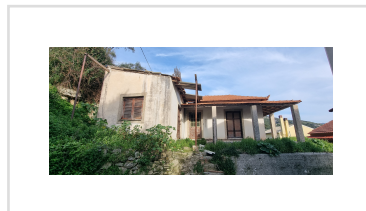

PLANE TREE HOUSE, Ano Pavliana, Corfu

25 000€

REF: 11378

Single storey house at the top of Ano Pavliana with a small garden.

- Floor area: 55 m²
- 2 Bedrooms
- 1 Bathrooms
- Land Size (incl. house): 120 m²
- Half finished - Needs Work
- Distance to Corfu Town: 18 km
- Distance to Paramonas Beach: 6 km