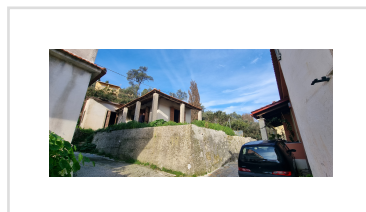

PLANE TREE HOUSE, Ano Pavliana, Corfu

25 000€

REF: 11378

Single storey house at the top of Ano Pavliana with a small garden.

- Floor area: 55 m²
- 2 Bedrooms
- 1 Bathrooms
- Land Size (incl. house): 120 m²
- Half finished - Needs Work
- Distance to Corfu Town: 18 km
- Distance to Paramonas Beach: 6 km