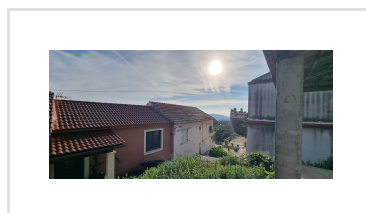

PLANE TREE HOUSE, Ano Pavliana, Corfu

25 000€

REF: 11378

Single storey house at the top of Ano Pavliana with a small garden.

- Floor area: 55 m²
- 2 Bedrooms
- 1 Bathrooms
- Land Size (incl. house): 120 m²
- Half finished - Needs Work
- Distance to Corfu Town: 18 km
- Distance to Paramonas Beach: 6 km