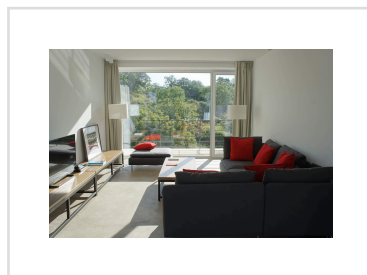

THE WHITE VILLA, Loutses, Corfu

REF: 11345

495 000€

An unusual villa of contemporary style, emphasizing its natural surroundings with huge windows throughout. The house, completed in 2015 is already successful holiday let and home for its owners.

Reduced in price

- Floor area: 180 m²
- 4 Bedrooms
- 5 Bathrooms
- Land size - 2000 m²
- Swimming Pool
- Panoramic sea views from roof terrace
- Established letting investment with EOT licence
- Unusual contemporary design