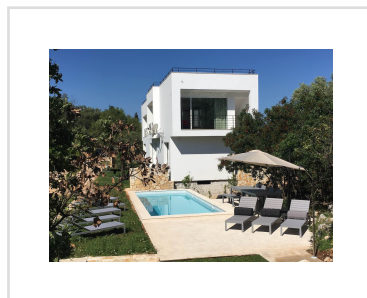

THE WHITE VILLA, Loutses, Corfu

REF: 11345

495 000€

An unusual villa of contemporary style, emphasizing its natural surroundings with huge windows throughout. The house, completed in 2015 is already successful holiday let and home for its owners.

Reduced in price

- Floor area: 180 m²
- 4 Bedrooms
- 5 Bathrooms
- Land size - 2000 m²
- Swimming Pool
- Panoramic sea views from roof terrace
- Established letting investment with EOT licence
- Unusual contemporary design