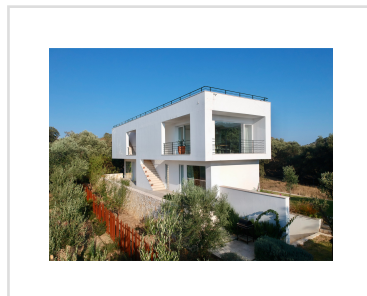

THE WHITE VILLA, Loutses, Corfu

REF: 11345

495 000€

An unusual villa of contemporary style, emphasizing its natural surroundings with huge windows throughout. The house, completed in 2015 is already successful holiday let and home for its owners.

Reduced in price

- Floor area: 180 m²
- 4 Bedrooms
- 5 Bathrooms
- Land size - 2000 m²
- Swimming Pool
- Panoramic sea views from roof terrace
- Established letting investment with EOT licence
- Unusual contemporary design