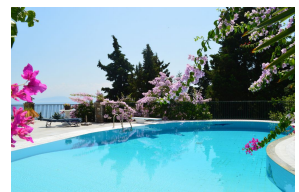

VILLA BELANDA, Gastouri, Corfu

REF: 11180

€POA

This gorgeous property is set in extensive and well established gardens and woodland, with a stunning sea view. The villa enjoys great privacy, and yet is in a convenient location for Corfu Town and the sea.

Reduced in price

- Floor area: 470 m²
- 6 Bedrooms
- 6 Bathrooms
- Stunning uninterrupted sea views
- Large swimming pool
- Absolutely unique property
- Only 15 - 20 minutes from Corfu Town
- Land 4,500 m²
- Possibility of additional land available in the future.