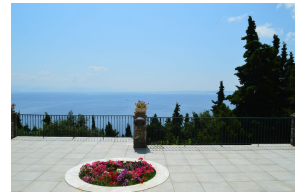

VILLA BELANDA, Gastouri, Corfu

REF: 11180

€POA

This gorgeous property is set in extensive and well established gardens and woodland, with a stunning sea view. The villa enjoys great privacy, and yet is in a convenient location for Corfu Town and the sea.

Reduced in price

- Floor area: 470 m²
- 6 Bedrooms
- 6 Bathrooms
- Stunning uninterrupted sea views
- Large swimming pool
- Absolutely unique property
- Only 15 - 20 minutes from Corfu Town
- Land 4,500 m²
- Possibility of additional land available in the future.