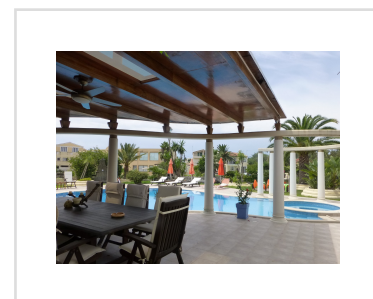

WATERSIDE, Alikes/Potamos, Corfu

800 000€

REF: 10964

One of the most unusual properties we have seen, this villa is striking and, despite being conveniently close to Corfu town is located in a quiet peaceful setting, right on the riverbank.