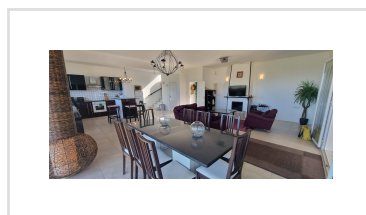

VALLEY VIEW HOUSE, Episkopiana, Corfu

550 000€

REF: 10190

A four bedroom villa with great views across to the west coast.

- Floor area: 200 m²
- 4 Bedrooms
- 2 Bathrooms
- Land Size - 2000 m²
- Swimming Pool
- Sea Views