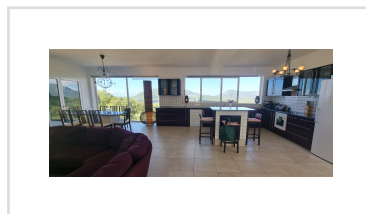

VALLEY VIEW HOUSE, Episkopiana, Corfu

550 000€

REF: 10190

A four bedroom villa with great views across to the west coast.

- Floor area: 200 m²
- 4 Bedrooms
- 2 Bathrooms
- Land Size - 2000 m²
- Swimming Pool
- Sea Views