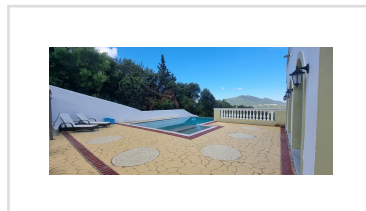

VALLEY VIEW HOUSE, Episkopiana, Corfu

550 000€

REF: 10190

A four bedroom villa with great views across to the west coast.

- Floor area: 200 m²
- 4 Bedrooms
- 2 Bathrooms
- Land Size - 2000 m²
- Swimming Pool
- Sea Views