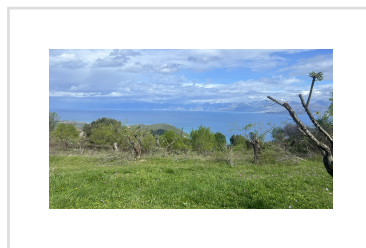

PONY LAND, Loutses, Corfu

70 000€

REF: 20576

A 2310 m2 plot of land with far reaching sea views.

- Floor area: 0 m²
- Bedrooms
- Bathrooms
- Land Size - 2310 m²
- Panoramic Sea Views
- Quiet Location