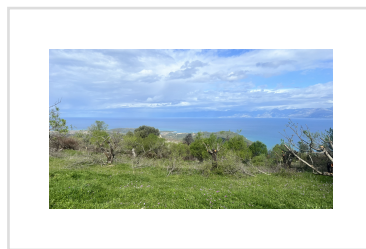

PONY LAND, Loutses, Corfu

70 000€

REF: 20576

A 2310 m2 plot of land with far reaching sea views.

- Floor area: 0 m²
- Bedrooms
- Bathrooms
- Land Size - 2310 m²
- Panoramic Sea Views
- Quiet Location