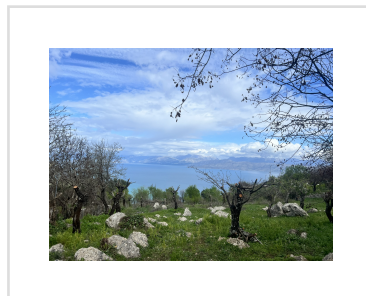

PONY LAND, Loutses, Corfu

70 000€

REF: 20576

A 2310 m2 plot of land with far reaching sea views.

- Floor area: 0 m²
- Bedrooms
- Bathrooms
- Land Size - 2310 m²
- Panoramic Sea Views
- Quiet Location