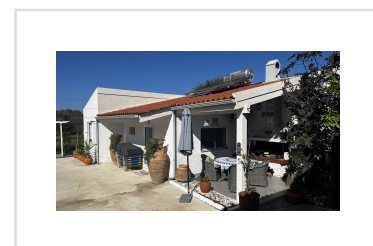

ROSEMARY HOUSE, Platonas, Corfu

250 000€

REF: 20510

A beautifully renovated two bedroom bungalow with a fully equipped guest house.

Under Offer

- Floor area: 100 m²
- 3 Bedrooms
- 2 Bathrooms
- Land Size - 1247 m²
- Space for a pool
- Quiet location