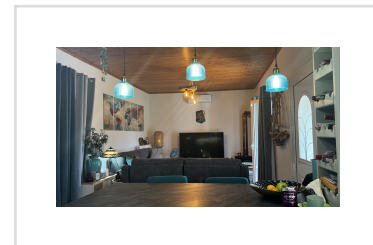

ROSEMARY HOUSE, Platonas, Corfu

250 000€

REF: 20510

A beautifully renovated two bedroom bungalow with a fully equipped guest house.

Under Offer

- Floor area: 100 m²
- 3 Bedrooms
- 2 Bathrooms
- Land Size - 1247 m²
- Space for a pool
- Quiet location