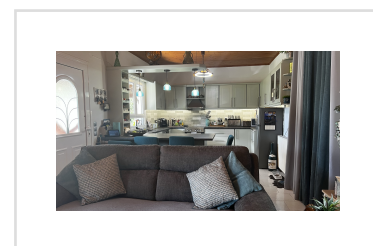

ROSEMARY HOUSE, Platonas, Corfu

250 000€

REF: 20510

A beautifully renovated two bedroom bungalow with a fully equipped guest house.

Under Offer

- Floor area: 100 m²
- 3 Bedrooms
- 2 Bathrooms
- Land Size - 1247 m²
- Space for a pool
- Quiet location