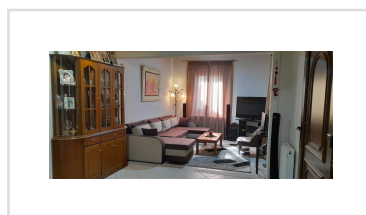

## TWIN-WELL HOUSES, Peroulades, Corfu

400 000€

REF: 20506

An interesting combination of properties in a peaceful location.

- Floor area: 355 m<sup>2</sup>
- 3 Bedrooms
- 2 Bathrooms
- Land Size - 11500 m<sup>2</sup>
- Investment opportunity
- Quiet location
- Short drive from amenities and the beach