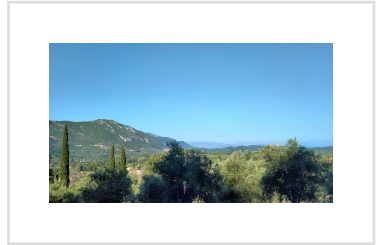

## PANORAMA LAND, Doukades, Corfu

260 000€

REF: 20440

Big plot of land with panoramic views and a large building allowance, just around the corner of several beach resorts.

- Floor area: 0 m<sup>2</sup>
- Bedrooms
- Bathrooms
- Land size - 4906m<sup>2</sup>
- Distant Sea Views
- Wide, panoramic views over the countryside towards the sea
- Investment Opportunity
- Close to beach resorts of Paleokastritsa and Liapades