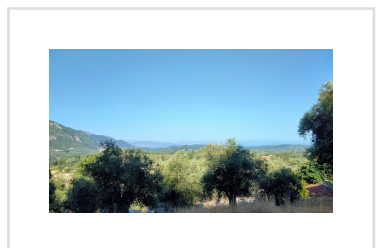

## PANORAMA LAND, Doukades, Corfu

260 000€

REF: 20440

Big plot of land with panoramic views and a large building allowance, just around the corner of several beach resorts.

- Floor area: 0 m<sup>2</sup>
- Bedrooms
- Bathrooms
- Land size - 4906m<sup>2</sup>
- Distant Sea Views
- Wide, panoramic views over the countryside towards the sea
- Investment Opportunity
- Close to beach resorts of Paleokastritsa and Liapades