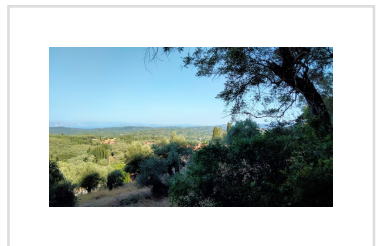

## PANORAMA LAND, Doukades, Corfu

260 000€

REF: 20440

Big plot of land with panoramic views and a large building allowance, just around the corner of several beach resorts.

- Floor area: 0 m<sup>2</sup>
- Bedrooms
- Bathrooms
- Land size - 4906m<sup>2</sup>
- Distant Sea Views
- Wide, panoramic views over the countryside towards the sea
- Investment Opportunity
- Close to beach resorts of Paleokastritsa and Liapades