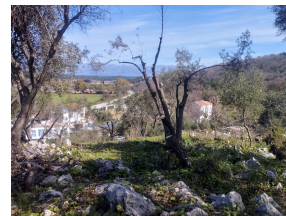

ALMYROS VIEW LAND, Almyros, Corfu

150 000€

REF: 20300

A 4100m² plot on the North of Corfu.

- Floor area: 0 m²
- Bedrooms
- Bathrooms
- Land Size - 7100m²
- Sea Views
- Near the Sea
- Building Licence included