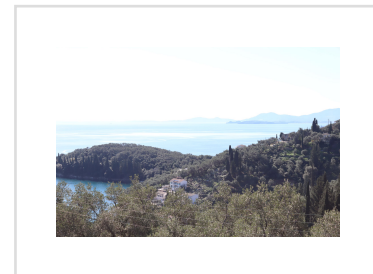

## VLACHATIKA LAND, Kalami, Corfu

REF: 20277

80 000€

A small plot near to Kalami beach with sea views

- Floor area: 0 m<sup>2</sup>
- Bedrooms
- Bathrooms
- Land size - 872 m<sup>2</sup>
- Sea View