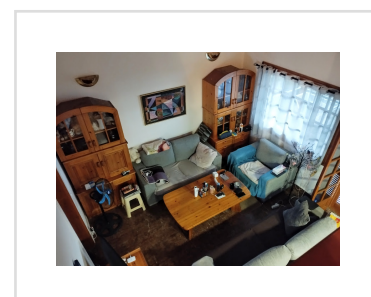

PRIFTIATIKA HIDDEN VIEW, Priftiatika, Corfu

350 000€

REF: 20253

A secluded property with spectacular sea views!

Reduced In Price

- Floor area: 150 m²
- 3 Bedrooms
- 2 Bathrooms
- Land Size - 2000 m²
- Sea Views
- Rural Location