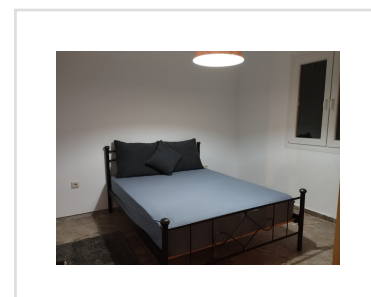

PRIFTIATIKA HIDDEN VIEW, Priftiatika, Corfu

350 000€

REF: 20253

A secluded property with spectacular sea views!

Reduced In Price

- Floor area: 150 m²
- 3 Bedrooms
- 2 Bathrooms
- Land Size - 2000 m²
- Sea Views
- Rural Location