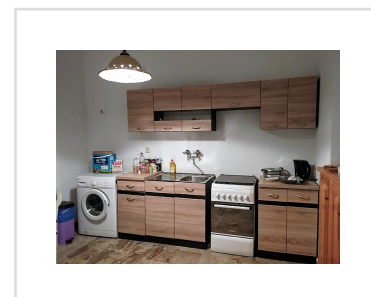

PRIFTIATIKA HIDDEN VIEW, Priftiatika, Corfu

350 000€

REF: 20253

A secluded property with spectacular sea views!

Reduced In Price

- Floor area: 150 m²
- 3 Bedrooms
- 2 Bathrooms
- Land Size - 2000 m²
- Sea Views
- Rural Location