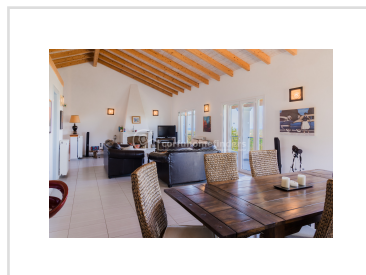

BLUE VIEW, Sfakera, Corfu

REF: 20238

650 000€

A spacious three bedroom home with lovely sea views and a large garden.

- Floor area: 220 m²
- 3 Bedrooms
- 4 Bathrooms
- Land size - 4000 m²
- Sea Views
- Swimming Pool
- Quiet location, close to amenities