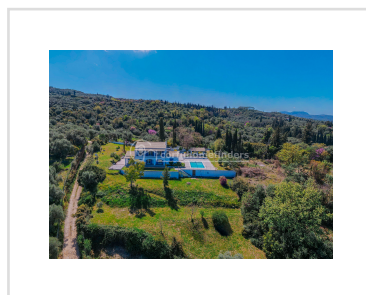

BLUE VIEW, Sfakera, Corfu

REF: 20238

650 000€

A spacious three bedroom home with lovely sea views and a large garden.

- Floor area: 220 m²
- 3 Bedrooms
- 4 Bathrooms
- Land size - 4000 m²
- Sea Views
- Swimming Pool
- Quiet location, close to amenities