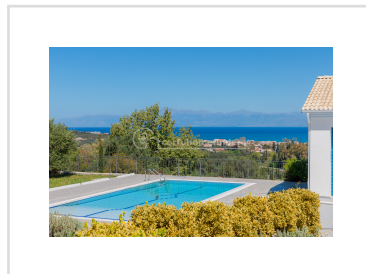

BLUE VIEW, Sfakera, Corfu

REF: 20238

650 000€

A spacious three bedroom home with lovely sea views and a large garden.

- Floor area: 220 m²
- 3 Bedrooms
- 4 Bathrooms
- Land size - 4000 m²
- Sea Views
- Swimming Pool
- Quiet location, close to amenities