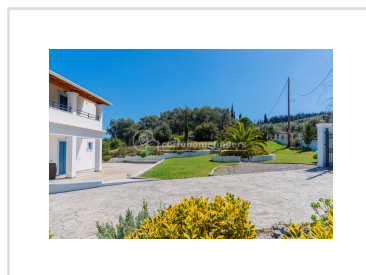

BLUE VIEW, Sfakera, Corfu

REF: 20238

650 000€

A spacious three bedroom home with lovely sea views and a large garden.

- Floor area: 220 m²
- 3 Bedrooms
- 4 Bathrooms
- Land size - 4000 m²
- Sea Views
- Swimming Pool
- Quiet location, close to amenities