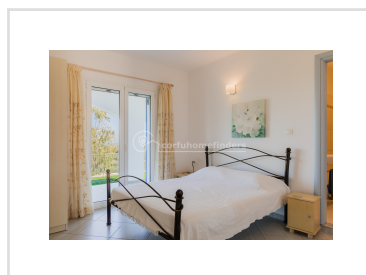

BLUE VIEW, Sfakera, Corfu

REF: 20238

650 000€

A spacious three bedroom home with lovely sea views and a large garden.

- Floor area: 220 m²
- 3 Bedrooms
- 4 Bathrooms
- Land size - 4000 m²
- Sea Views
- Swimming Pool
- Quiet location, close to amenities