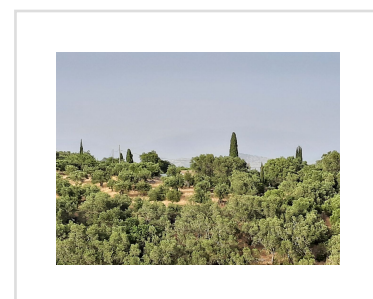

LADIES LAND, Tsouka, Kassiopi, Corfu

174 000€

REF: 17933

Ladies land, a 7858m² plot on the NE coast with beautiful views to the bay of Avlaki.

- Floor area: 0 m²
- Bedrooms
- Bathrooms
- Land Size - 7858 m²
- Sea Views