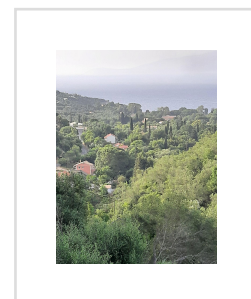

LADIES LAND, Tsouka, Kassiopi, Corfu

174 000€

REF: 17933

Ladies land, a 7858m² plot on the NE coast with beautiful views to the bay of Avlaki.

- Floor area: 0 m²
- Bedrooms
- Bathrooms
- Land Size - 7858 m²
- Sea Views