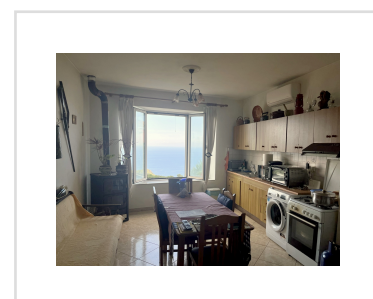

**BELLEVUE HOUSE, Lakones, Corfu**

**170 000€**

REF: 11455

This house has been recently renovated and has one of the best sea views in a village already renowned for its fantastic west facing views.

- Floor area: 139 m<sup>2</sup>
- 2 Bedrooms
- 1 Bathrooms
- Footpath to the sea at Paleokastritsa
- Sweeping Sea Views
- Walking distance to village shops and cafe/bars