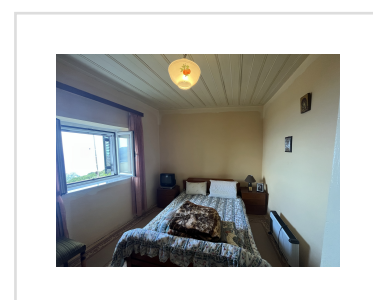

**BELLEVUE HOUSE, Lakones, Corfu**

**170 000€**

REF: 11455

This house has been recently renovated and has one of the best sea views in a village already renowned for its fantastic west facing views.

- Floor area: 139 m<sup>2</sup>
- 2 Bedrooms
- 1 Bathrooms
- Footpath to the sea at Paleokastritsa
- Sweeping Sea Views
- Walking distance to village shops and cafe/bars