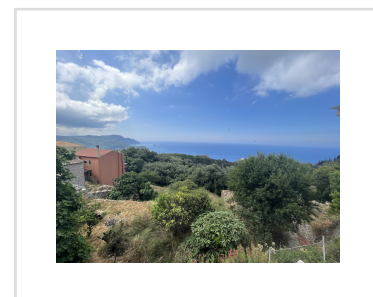

**BELLEVUE HOUSE, Lakones, Corfu**

**170 000€**

REF: 11455

This house has been recently renovated and has one of the best sea views in a village already renowned for its fantastic west facing views.

- Floor area: 139 m<sup>2</sup>
- 2 Bedrooms
- 1 Bathrooms
- Footpath to the sea at Paleokastritsa
- Sweeping Sea Views
- Walking distance to village shops and cafe/bars