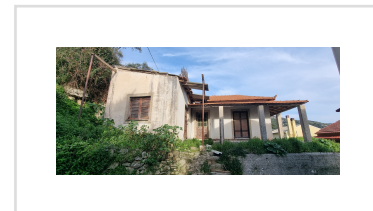

PLANE TREE HOUSE, Ano Pavliana, Corfu

25 000€

REF: 11378

Single storey house at the top of Ano Pavliana with a small garden and possible parking.

Under offer

- Floor area: 55 m²
- 2 Bedrooms
- 1 Bathrooms
- Land Size (incl. house): 120 m²
- Half finished - Needs Work
- Distance to Corfu Town: 18 km
- Distance to Paramonas Beach: 6 km