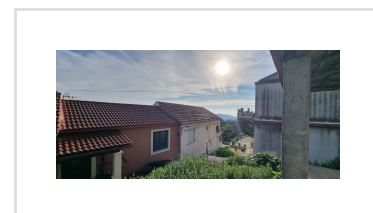

PLANE TREE HOUSE, Ano Pavliana, Corfu

25 000€

REF: 11378

Single storey house at the top of Ano Pavliana with a small garden and possible parking.

Under offer

- Floor area: 55 m²
- 2 Bedrooms
- 1 Bathrooms
- Land Size (incl. house): 120 m²
- Half finished - Needs Work
- Distance to Corfu Town: 18 km
- Distance to Paramonas Beach: 6 km