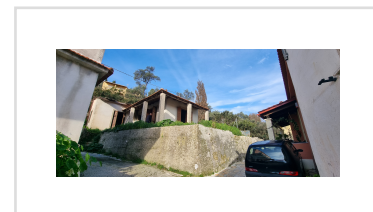

PLANE TREE HOUSE, Ano Pavliana, Corfu

25 000€

REF: 11378

Single storey house at the top of Ano Pavliana with a small garden and possible parking.

Under offer

- Floor area: 55 m²
- 2 Bedrooms
- 1 Bathrooms
- Land Size (incl. house): 120 m²
- Half finished - Needs Work
- Distance to Corfu Town: 18 km
- Distance to Paramonas Beach: 6 km