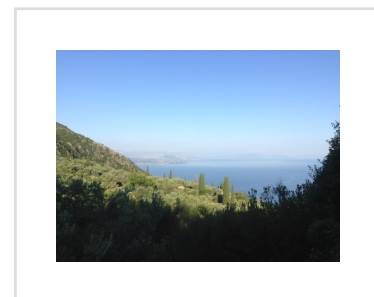

VISTA LAND, Spartylas

REF: 11283

90 000€

This charming plot lies above the village of Spartylas, known as the balcony of Corfu. As if floating among the clouds, one enjoys the sea views towards the center of the island.