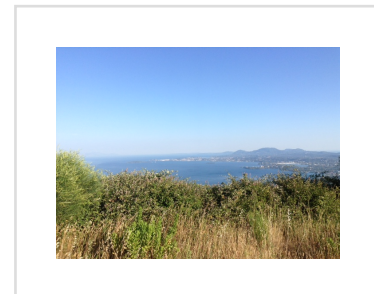

VISTA LAND, Spartylas

REF: 11283

90 000€

This charming plot lies above the village of Spartylas, known as the balcony of Corfu. As if floating among the clouds, one enjoys the sea views towards the center of the island.