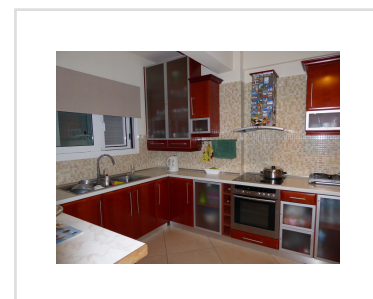

EDDAS HOUSE, Skripero, Corfu

280 000€

REF: 11216

A pristine 3 bed family house within walking distance of the village of Skripero with long distance south westerly views. Eddas House has a walled garden, paved driveway and a useful outbuilding.