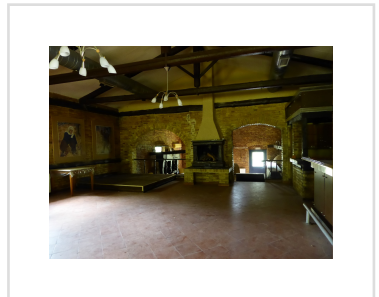

LOUTROUVIO, Corfu Town

REF: 11157

750 000€

Part of the estate of one of Corfu's best-known families, this olive press, on the edge of Corfu town, was run as a restaurant for many years and is now available for sale and conversion to a private home or commercial enterprise.

- Floor area: 380 m²
- Bedrooms
- Bathrooms
- Land Size - approximately 4900 m²
- Investment Opportunity
- Near the Sea
- Needs Work
- Unique property on the outskirts of Corfu town