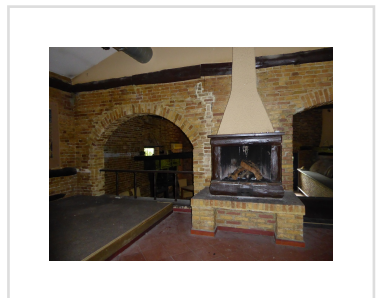

LOUTROUVIO, Corfu Town

REF: 11157

750 000€

Part of the estate of one of Corfu's best-known families, this olive press, on the edge of Corfu town, was run as a restaurant for many years and is now available for sale and conversion to a private home or commercial enterprise.

- Floor area: 380 m²
- Bedrooms
- Bathrooms
- Land Size - approximately 4900 m²
- Investment Opportunity
- Near the Sea
- Needs Work
- Unique property on the outskirts of Corfu town