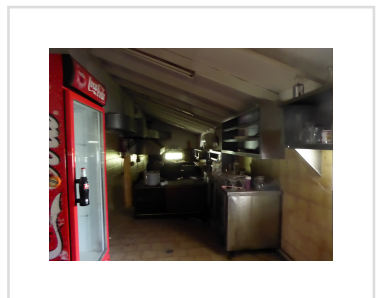

LOUTROUVIO, Corfu Town

REF: 11157

750 000€

Part of the estate of one of Corfu's best-known families, this olive press, on the edge of Corfu town, was run as a restaurant for many years and is now available for sale and conversion to a private home or commercial enterprise.

- Floor area: 380 m²
- Bedrooms
- Bathrooms
- Land Size - approximately 4900 m²
- Investment Opportunity
- Near the Sea
- Needs Work
- Unique property on the outskirts of Corfu town