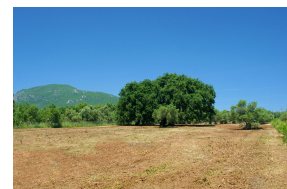

## OAK TREE LAND, Halikouna, Corfu

REF: 10617

159 000€

Large plot of land in the conservation area of Halikouna, close to Lake Korission, South West Corfu. The plot is situated a few minutes walk from the lake next to 4 km of unspoiled sandy beach and vast sand dunes