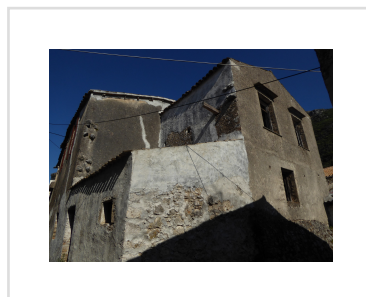

**BODZO MANSION, Skripero, Corfu**

**60 000€**

REF: 10243

Bodzo Mansion is a large stone house in need of renovation. It has a traditional stone-columned balcony and potential for a larger roof terrace at the rear.