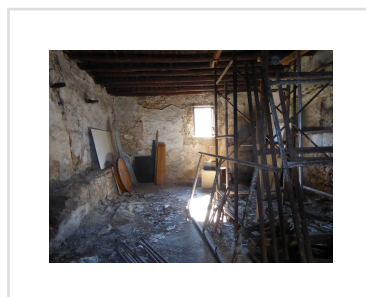

**BODZO MANSION, Skripero, Corfu**

**60 000€**

REF: 10243

Bodzo Mansion is a large stone house in need of renovation. It has a traditional stone-columned balcony and potential for a larger roof terrace at the rear.