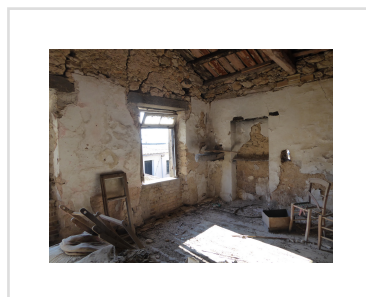

**BODZO MANSION, Skripero, Corfu**

**60 000€**

REF: 10243

Bodzo Mansion is a large stone house in need of renovation. It has a traditional stone-columned balcony and potential for a larger roof terrace at the rear.